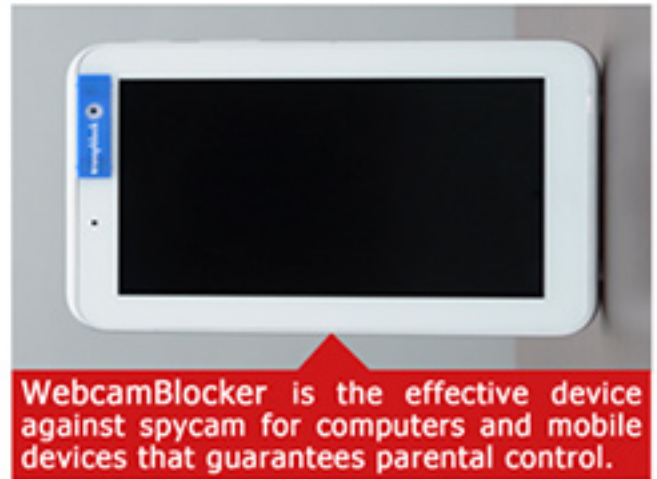

To affix **WebcamBlocker** an adhesive is used allowing a firm grip without damaging the surface.

In the interior, there is a metal that is moved to block or unblock the camera by the sliding of a unique magnet within the keys provided.

WebcamBlocker

WebcamBlocker is the webcam security you must have in one easy move!!

WebcamBlocker includes a safety cover for devices in smartphones, tablets, laptops which prevents unauthorized viewing or recording video or access to any images inadvertently or maliciously.

The important characteristic of exercising parental control or authorization of use of the webcam is applied by having an external element (magnet) to the safety cover which allows an internal sliding movement of the cover.

The parental -or supervisory- control, block or check, is driven by the magnetic attraction on the slide to the magnetic key used to position the slide at the opening in front of the camera device.

DON'T THINK IT WILL HAPPEN TO YOU?